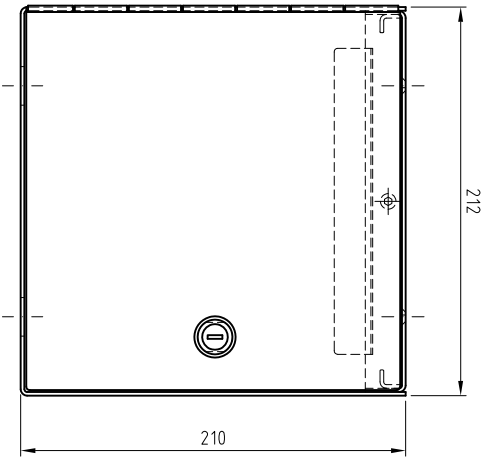

KLEUR: RAL 9005 (ZWART)

TITLE: SLEEVE SOFTBOX MEDIUM L

PROJECT: Sleeve softbox medium L

CLIENT:

APPROVED:

DRAWN BY: R. WILMINK

DATE: 16-03-2010

SCALE: 1:2

UNITS OF MEASURE: mm

FORMAT: A2

COMMENTS:

DRAWING NO:

10040302A

CASINO LOCKING SYSTEMS