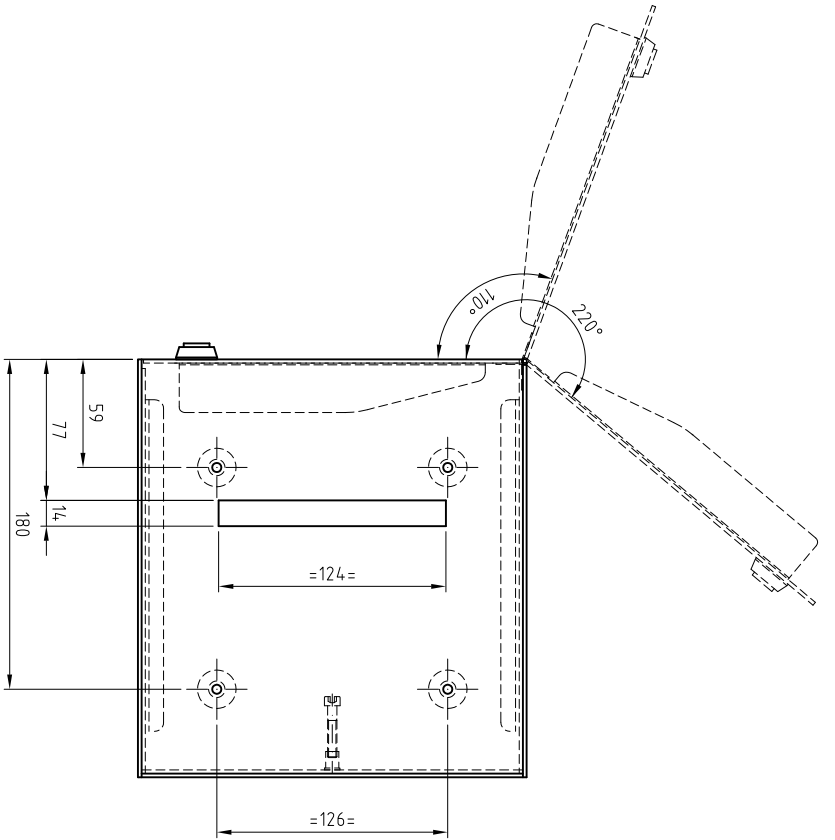

KLEUR: RAL 9005 (ZWART)

TITLE: SLEEVE SOFTBOX MEDIUM L

PROJECT: Sleeve softbox medium L

CLIENT:

APPROVED:

DRAWN BY: R. WILMINK

DATE: 16-03-2010

SCALE: 1:2

UNITS OF MEASURE: mm

FORMAT: A2

COMMENTS:

DRAWING NO:

10040302A

CASINO LOCKING SYSTEMS