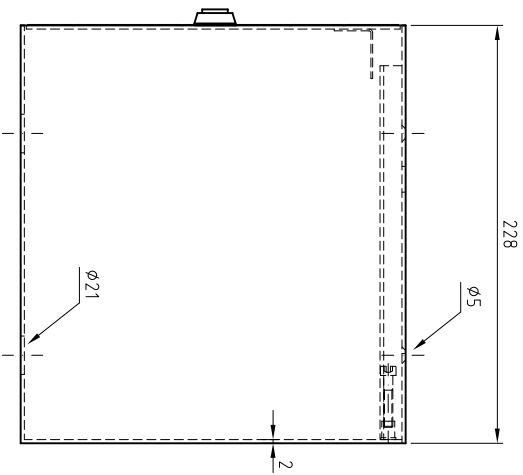

KLEUR: RAL 9005 (ZWART)

TITLE: SLEEVE SOFTBOX MEDIUM L

PROJECT: Sleeve softbox medium L

CLIENT:

APPROVED:

DRAWN BY: R. WILMINK

DATE: 16-03-2010

SCALE: 1:2

UNITS OF MEASURE: mm

FORMAT: A2

COMMENTS:

DRAWING NO:

10040302A

CASINO LOCKING SYSTEMS