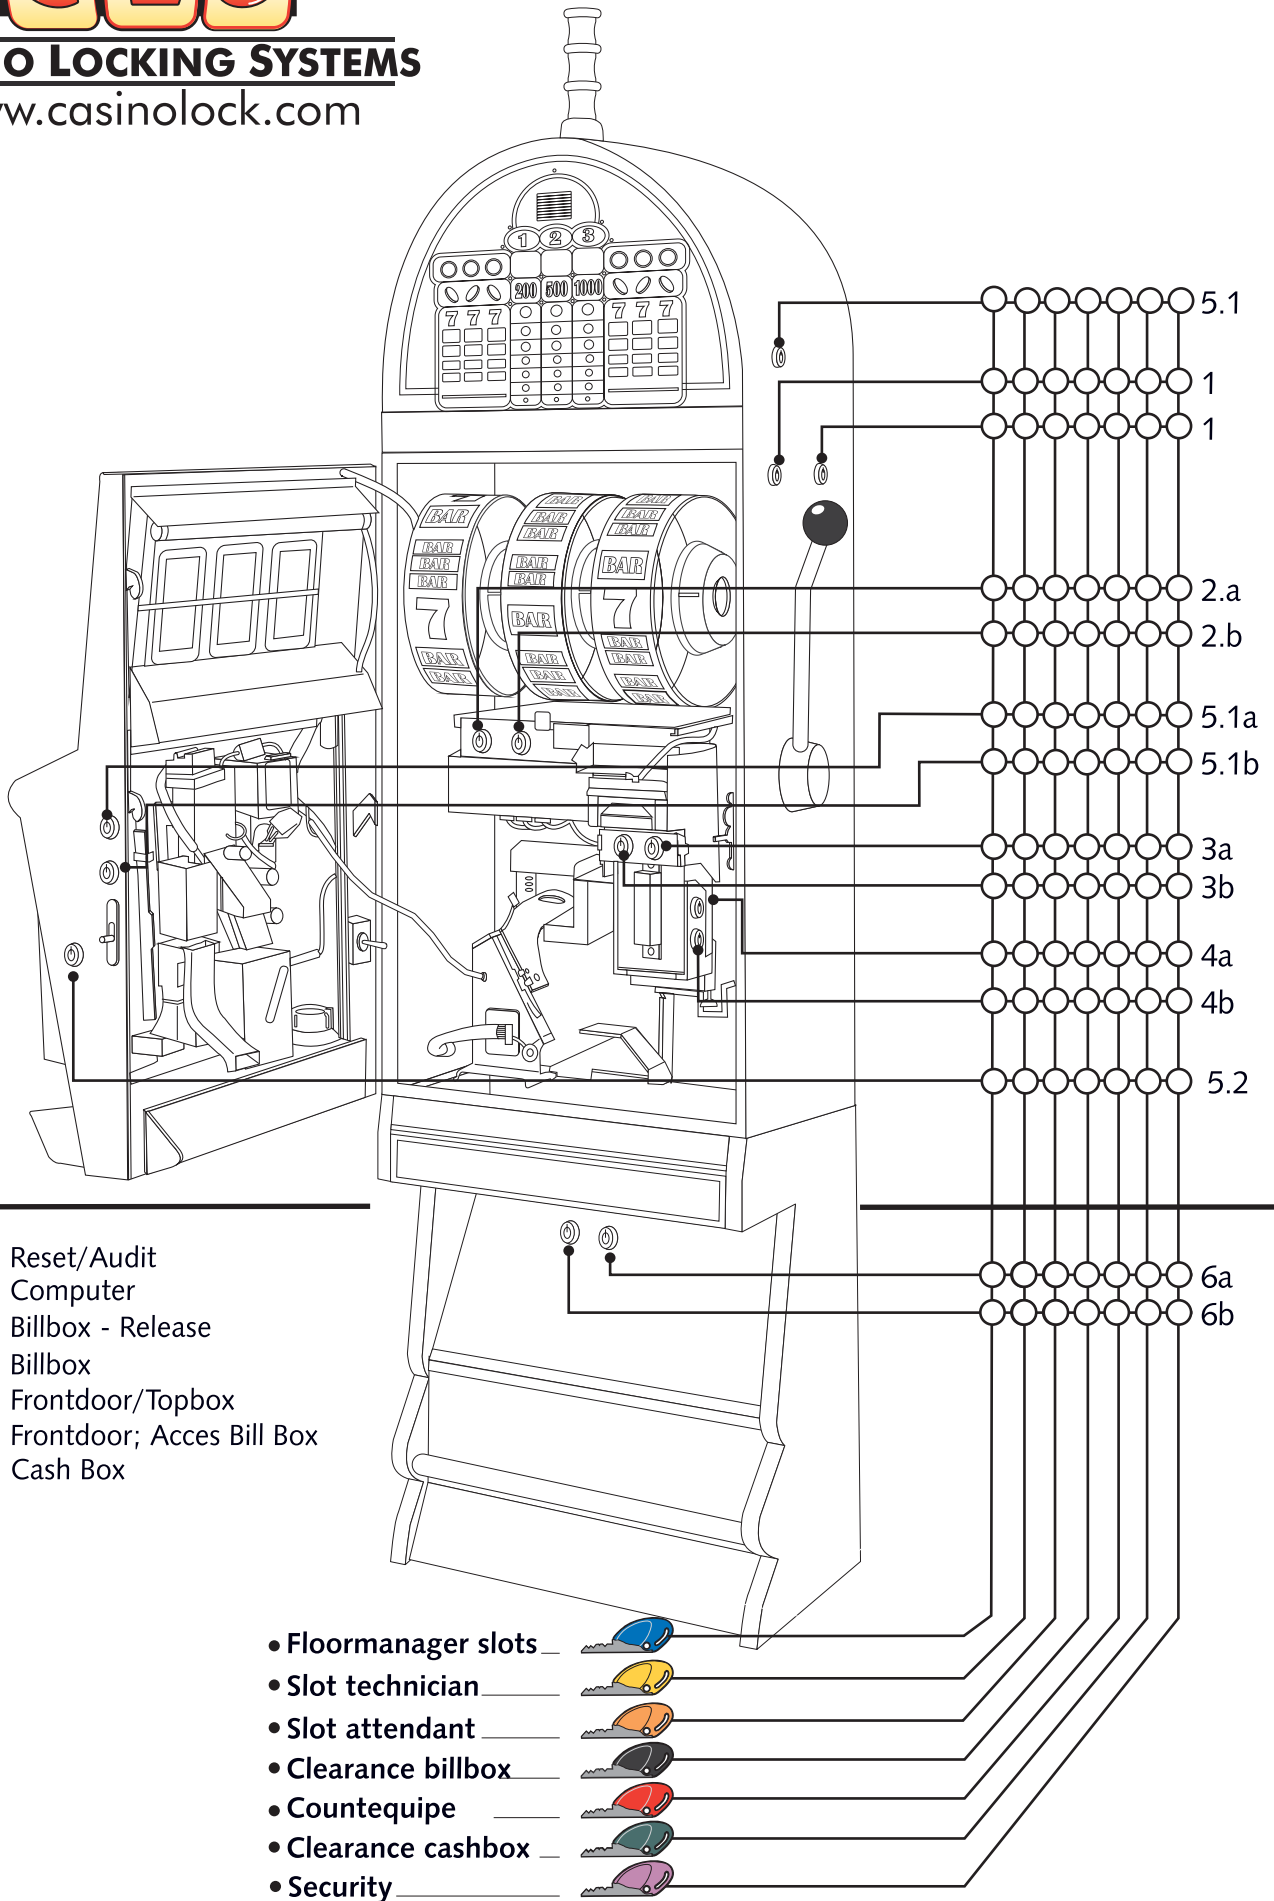

# CASINO LOCKING SYSTEMS

www.casinolock.com

- 1 Reset/Audit
- 2 Computer
- 3 Billbox - Release
- 4 Billbox
- 5.1 Frontdoor/Topbox
- 5.2 Frontdoor; Acces Bill Box
- 6 Cash Box

- Floormanager slots 
- Slot technician 
- Slot attendant 
- Clearance billbox 
- Countequipe 
- Clearance cashbox 
- Security 