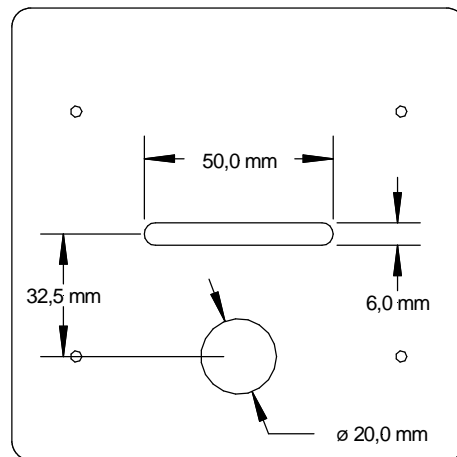

*Tipbox 120 x120 x 300 mm with lifting hole/chamber*

*Dropbox slot 80x10 mm*

*Tipbox slot 50x6 mm*

*Tipbox 100 x100 x 200 mm with lifting hole/chamber*

*Dropbox slot 80x10 mm*

*Tipbox slot 50x6 mm*

**CASINO LOCKING SYSTEMS**