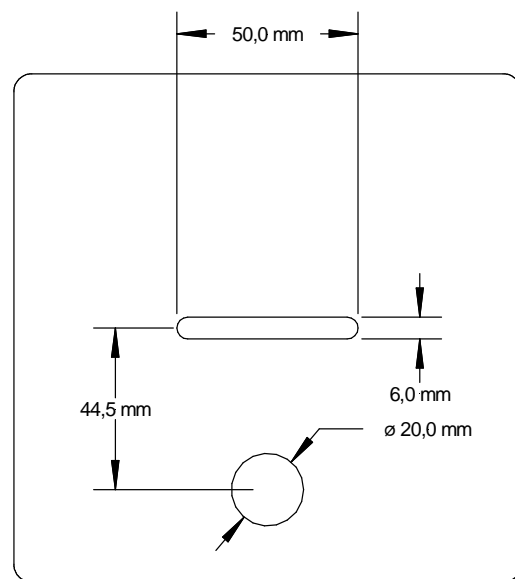

*Tipbox 120 x120 x 300 mm with lifting hole/chamber*

*Dropbox slot 80x10 mm*

*Tipbox slot 50x6 mm*

*Tipbox 100 x100 x 200 mm with lifting hole/chamber*

*Dropbox slot 80x10 mm*

*Tipbox slot 50x6 mm*

**CASINO LOCKING SYSTEMS**