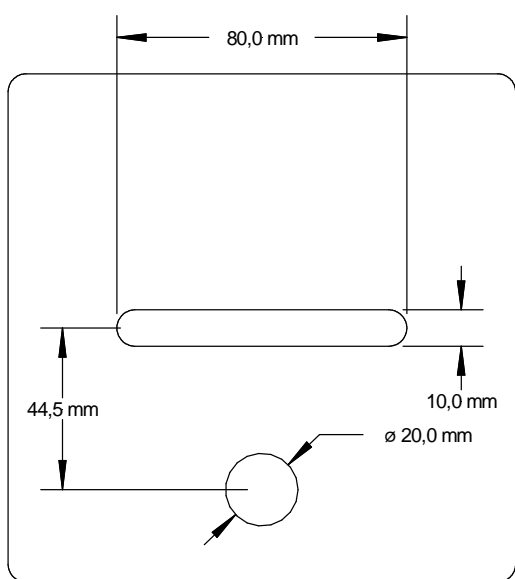

*Tipbox 120 x120 x 300 mm with lifting hole/chamber*

*Dropbox slot 80x10 mm*

*Tipbox slot 50x6 mm*

*Tipbox 100 x100 x 200 mm with lifting hole/chamber*

*Dropbox slot 80x10 mm*

*Tipbox slot 50x6 mm*

**CASINO LOCKING SYSTEMS**