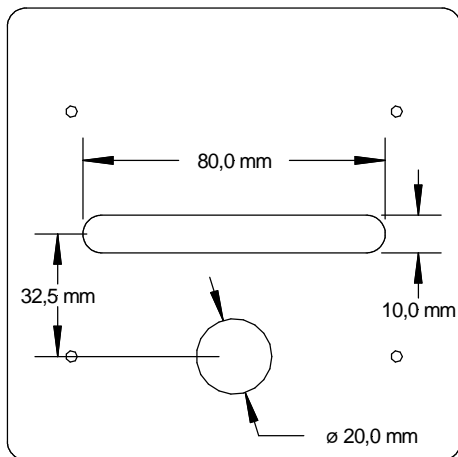

*Tipbox 120 x120 x 300 mm with lifting hole/chamber*

*Dropbox slot 80x10 mm*

*Tipbox slot 50x6 mm*

*Tipbox 100 x100 x 200 mm with lifting hole/chamber*

*Dropbox slot 80x10 mm*

*Tipbox slot 50x6 mm*

**CASINO LOCKING SYSTEMS**