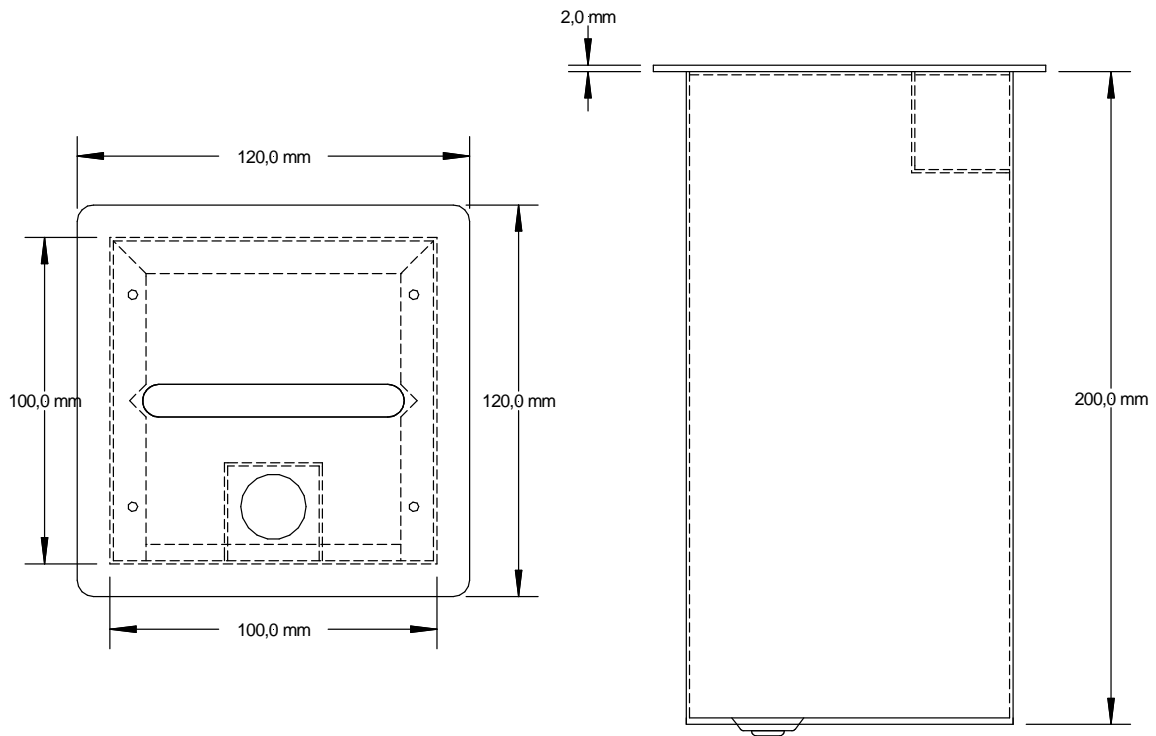

*Tipbox 120 x120 x 300 mm with lifting hole/chamber*

*Dropbox slot 80x10 mm*

*Tipbox slot 50x6 mm*

*Tipbox 100 x100 x 200 mm with lifting hole/chamber*

*Dropbox slot 80x10 mm*

*Tipbox slot 50x6 mm*

**CASINO LOCKING SYSTEMS**