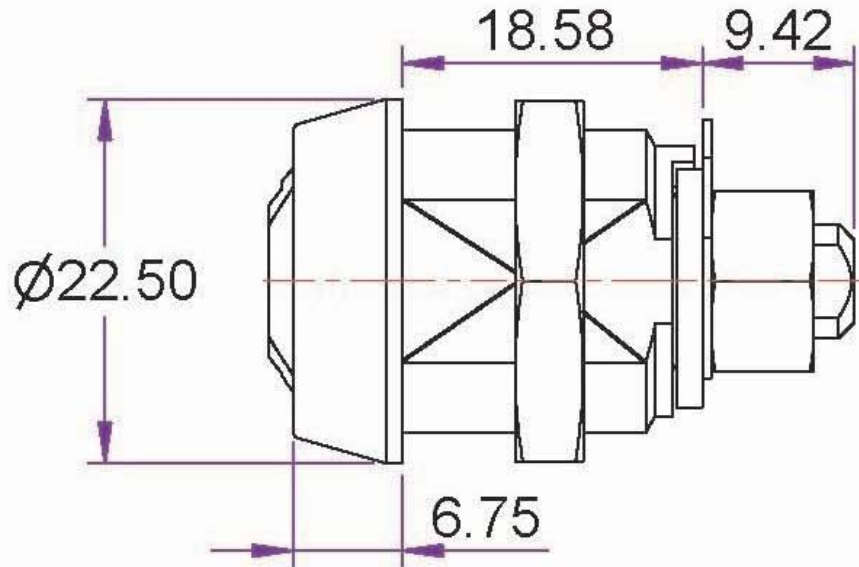

CASINO LOCKING SYSTEMS

www.casinolock.com
For technical information:
+31 23 547 53 77

**Camlock
A33279 QCP**

**NOTE: ORIENTATION OF THE
BODY FLATS & CAM DRIVER FLATS.**