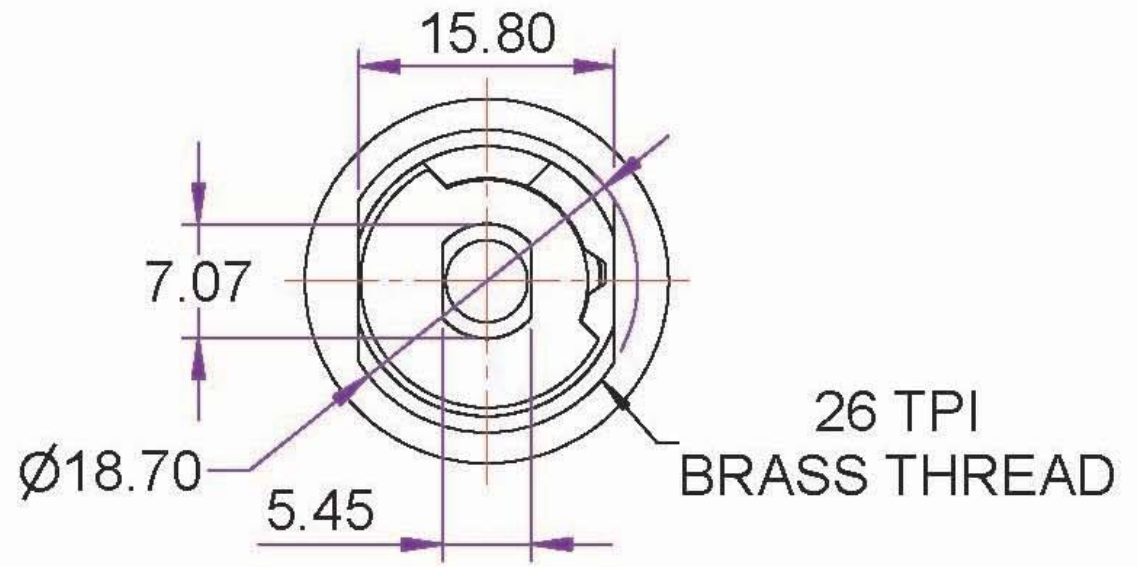

CASINO LOCKING SYSTEMS

www.casinolock.com
For technical information:
+31 23 547 53 77

**Camlock
A33279 QCP**

**NOTE: ORIENTATION OF THE
BODY FLATS & CAM DRIVER FLATS.**