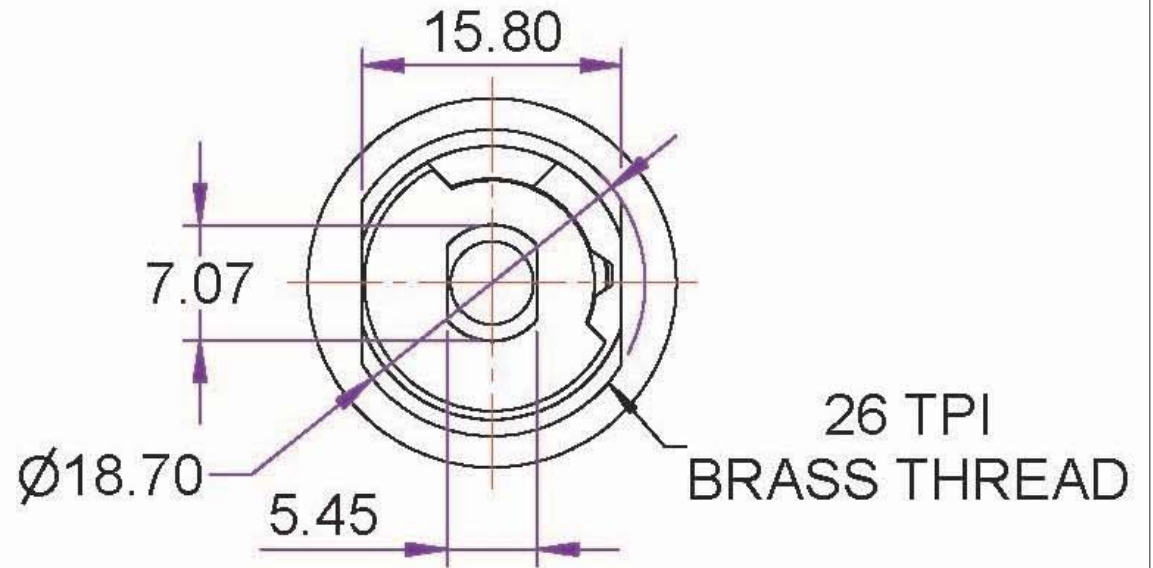

**CASINO LOCKING SYSTEMS**

www.casinolock.com  
For technical information:  
+31 23 547 53 77

**Camlock  
A33279 DQCP**

**NOTE: ORIENTATION OF THE  
BODY FLATS & CAM DRIVER FLATS.**