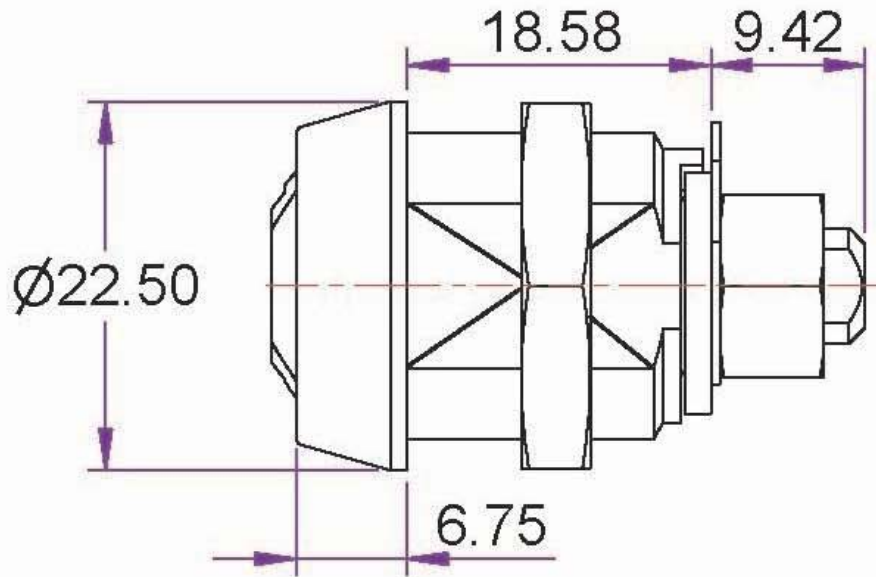

**CASINO LOCKING SYSTEMS**

www.casinolock.com  
For technical information:  
+31 23 547 53 77

**Camlock  
A33279 DQCP**

**NOTE: ORIENTATION OF THE  
BODY FLATS & CAM DRIVER FLATS.**