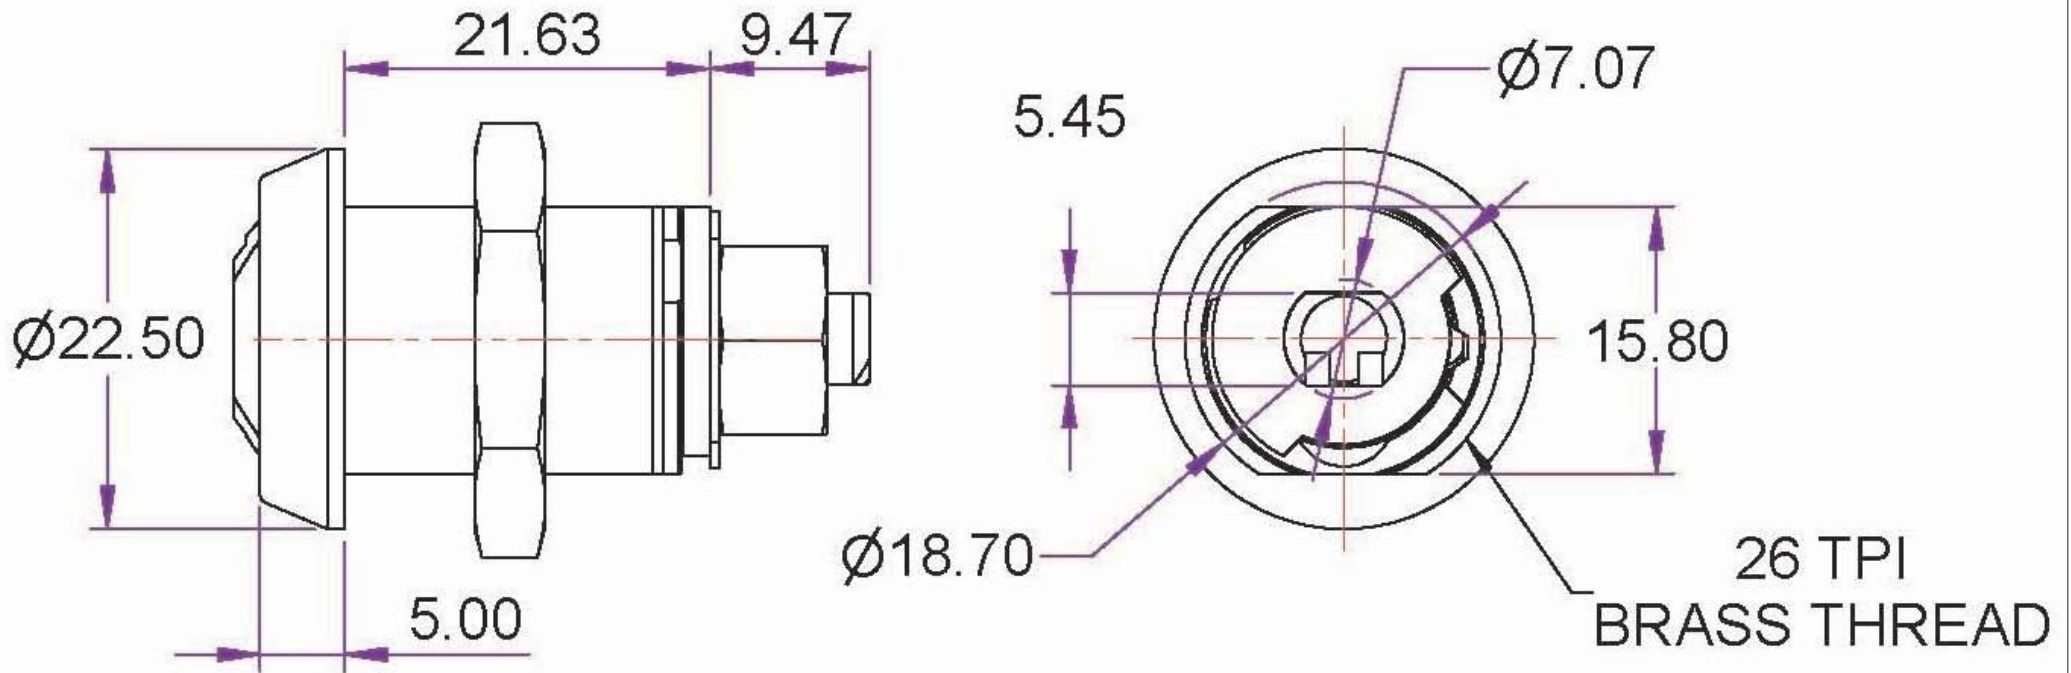

CASINO LOCKING SYSTEMS

www.casinolock.com
For technical information:
+31 23 547 53 77

**Camlock
A33259 QCP**

**NOTE: ORIENTATION OF THE
BODY FLATS & CAM DRIVER FLATS.**