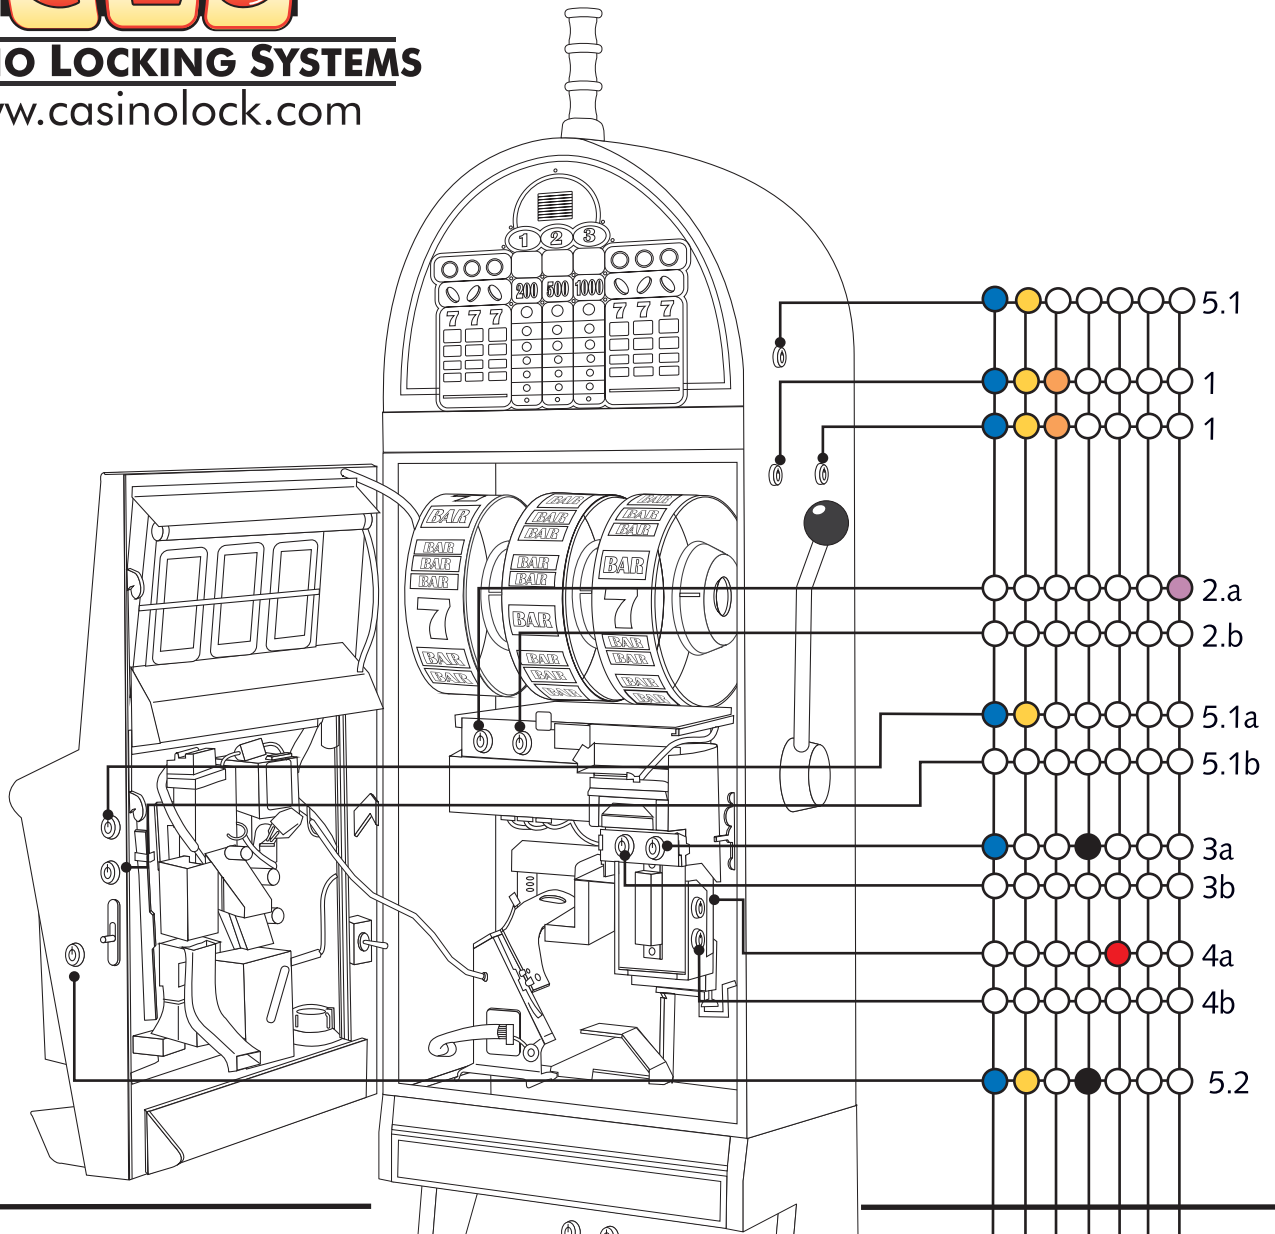

CASINO LOCKING SYSTEMS

www.casinolock.com

- 1 Reset/Audit
- 2 Computer
- 3 Billbox - Release
- 4 Billbox
- 5.1 Frontdoor/Topbox
- 5.2 Frontdoor; Acces Bill Box
- 6 Cash Box

- Floormanagers slots
- Slot technician
- Slot attendant
- Clearance billbox
- Countequipe
- Clearance cashbox
- Security